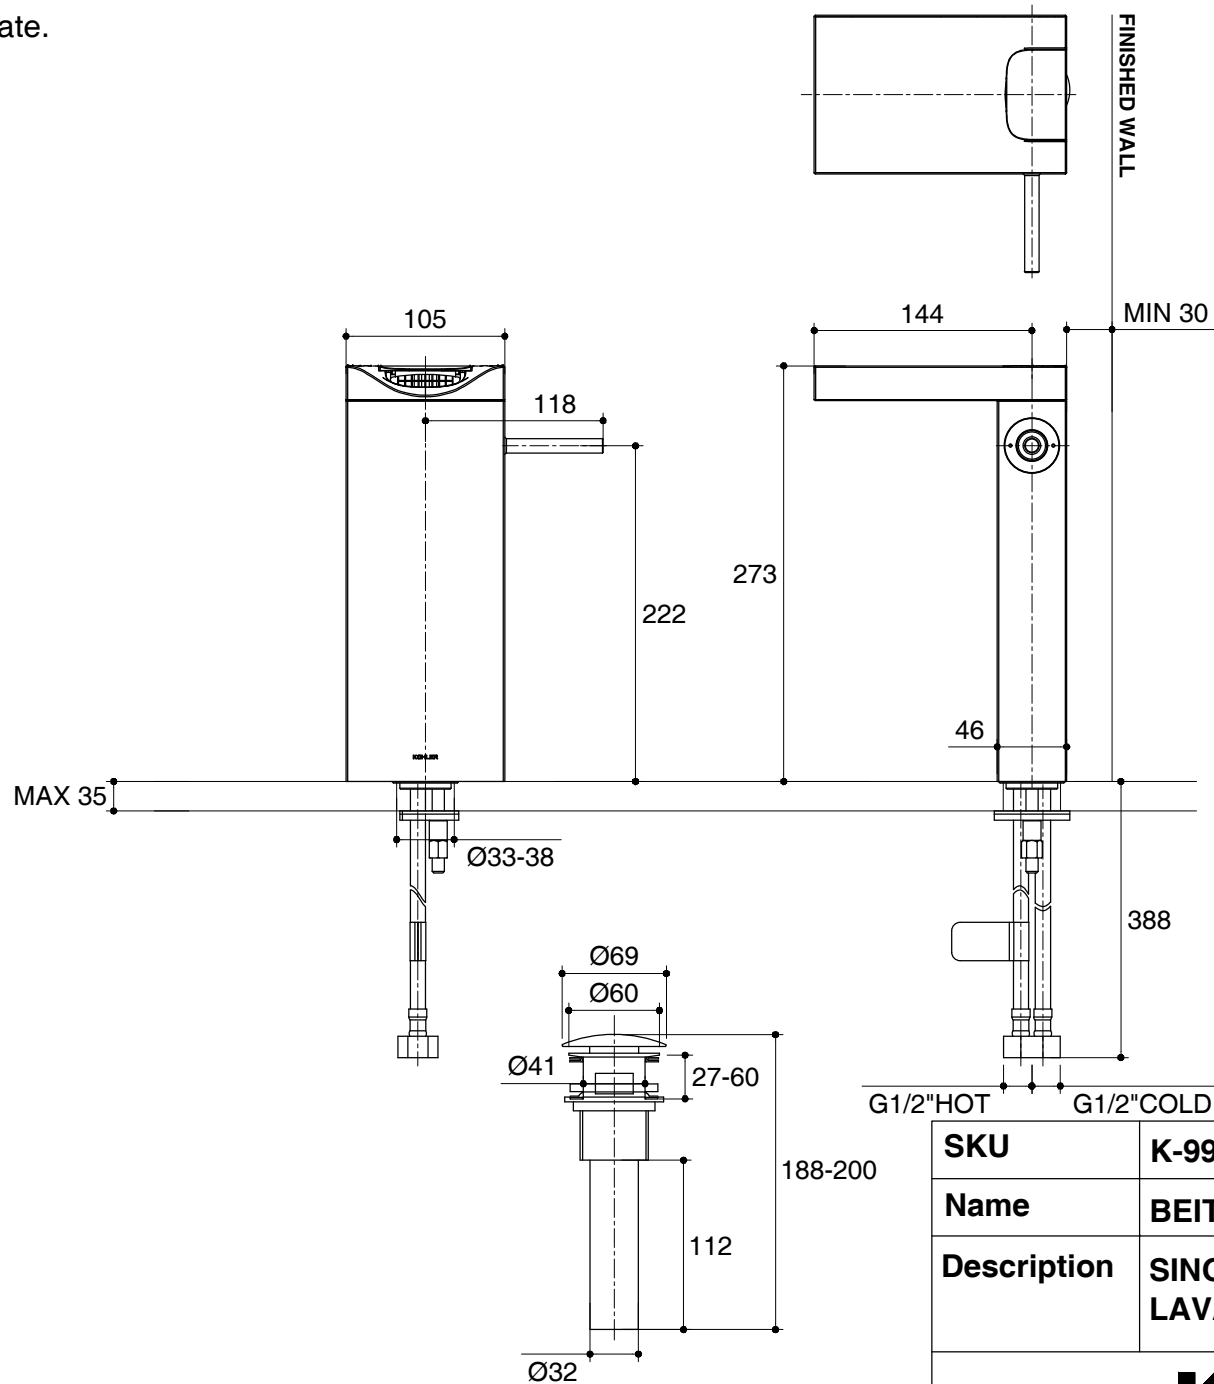

Dimensions are approximate.

Unit: mm

\*The recommended dimension for installation can be adjusted according to user preferences and layout.

SKU	K-99858X-4
Name	BEITOU
Description	SINGLE HANDLE TALL LAVATORY FAUCET

**KOHLER**